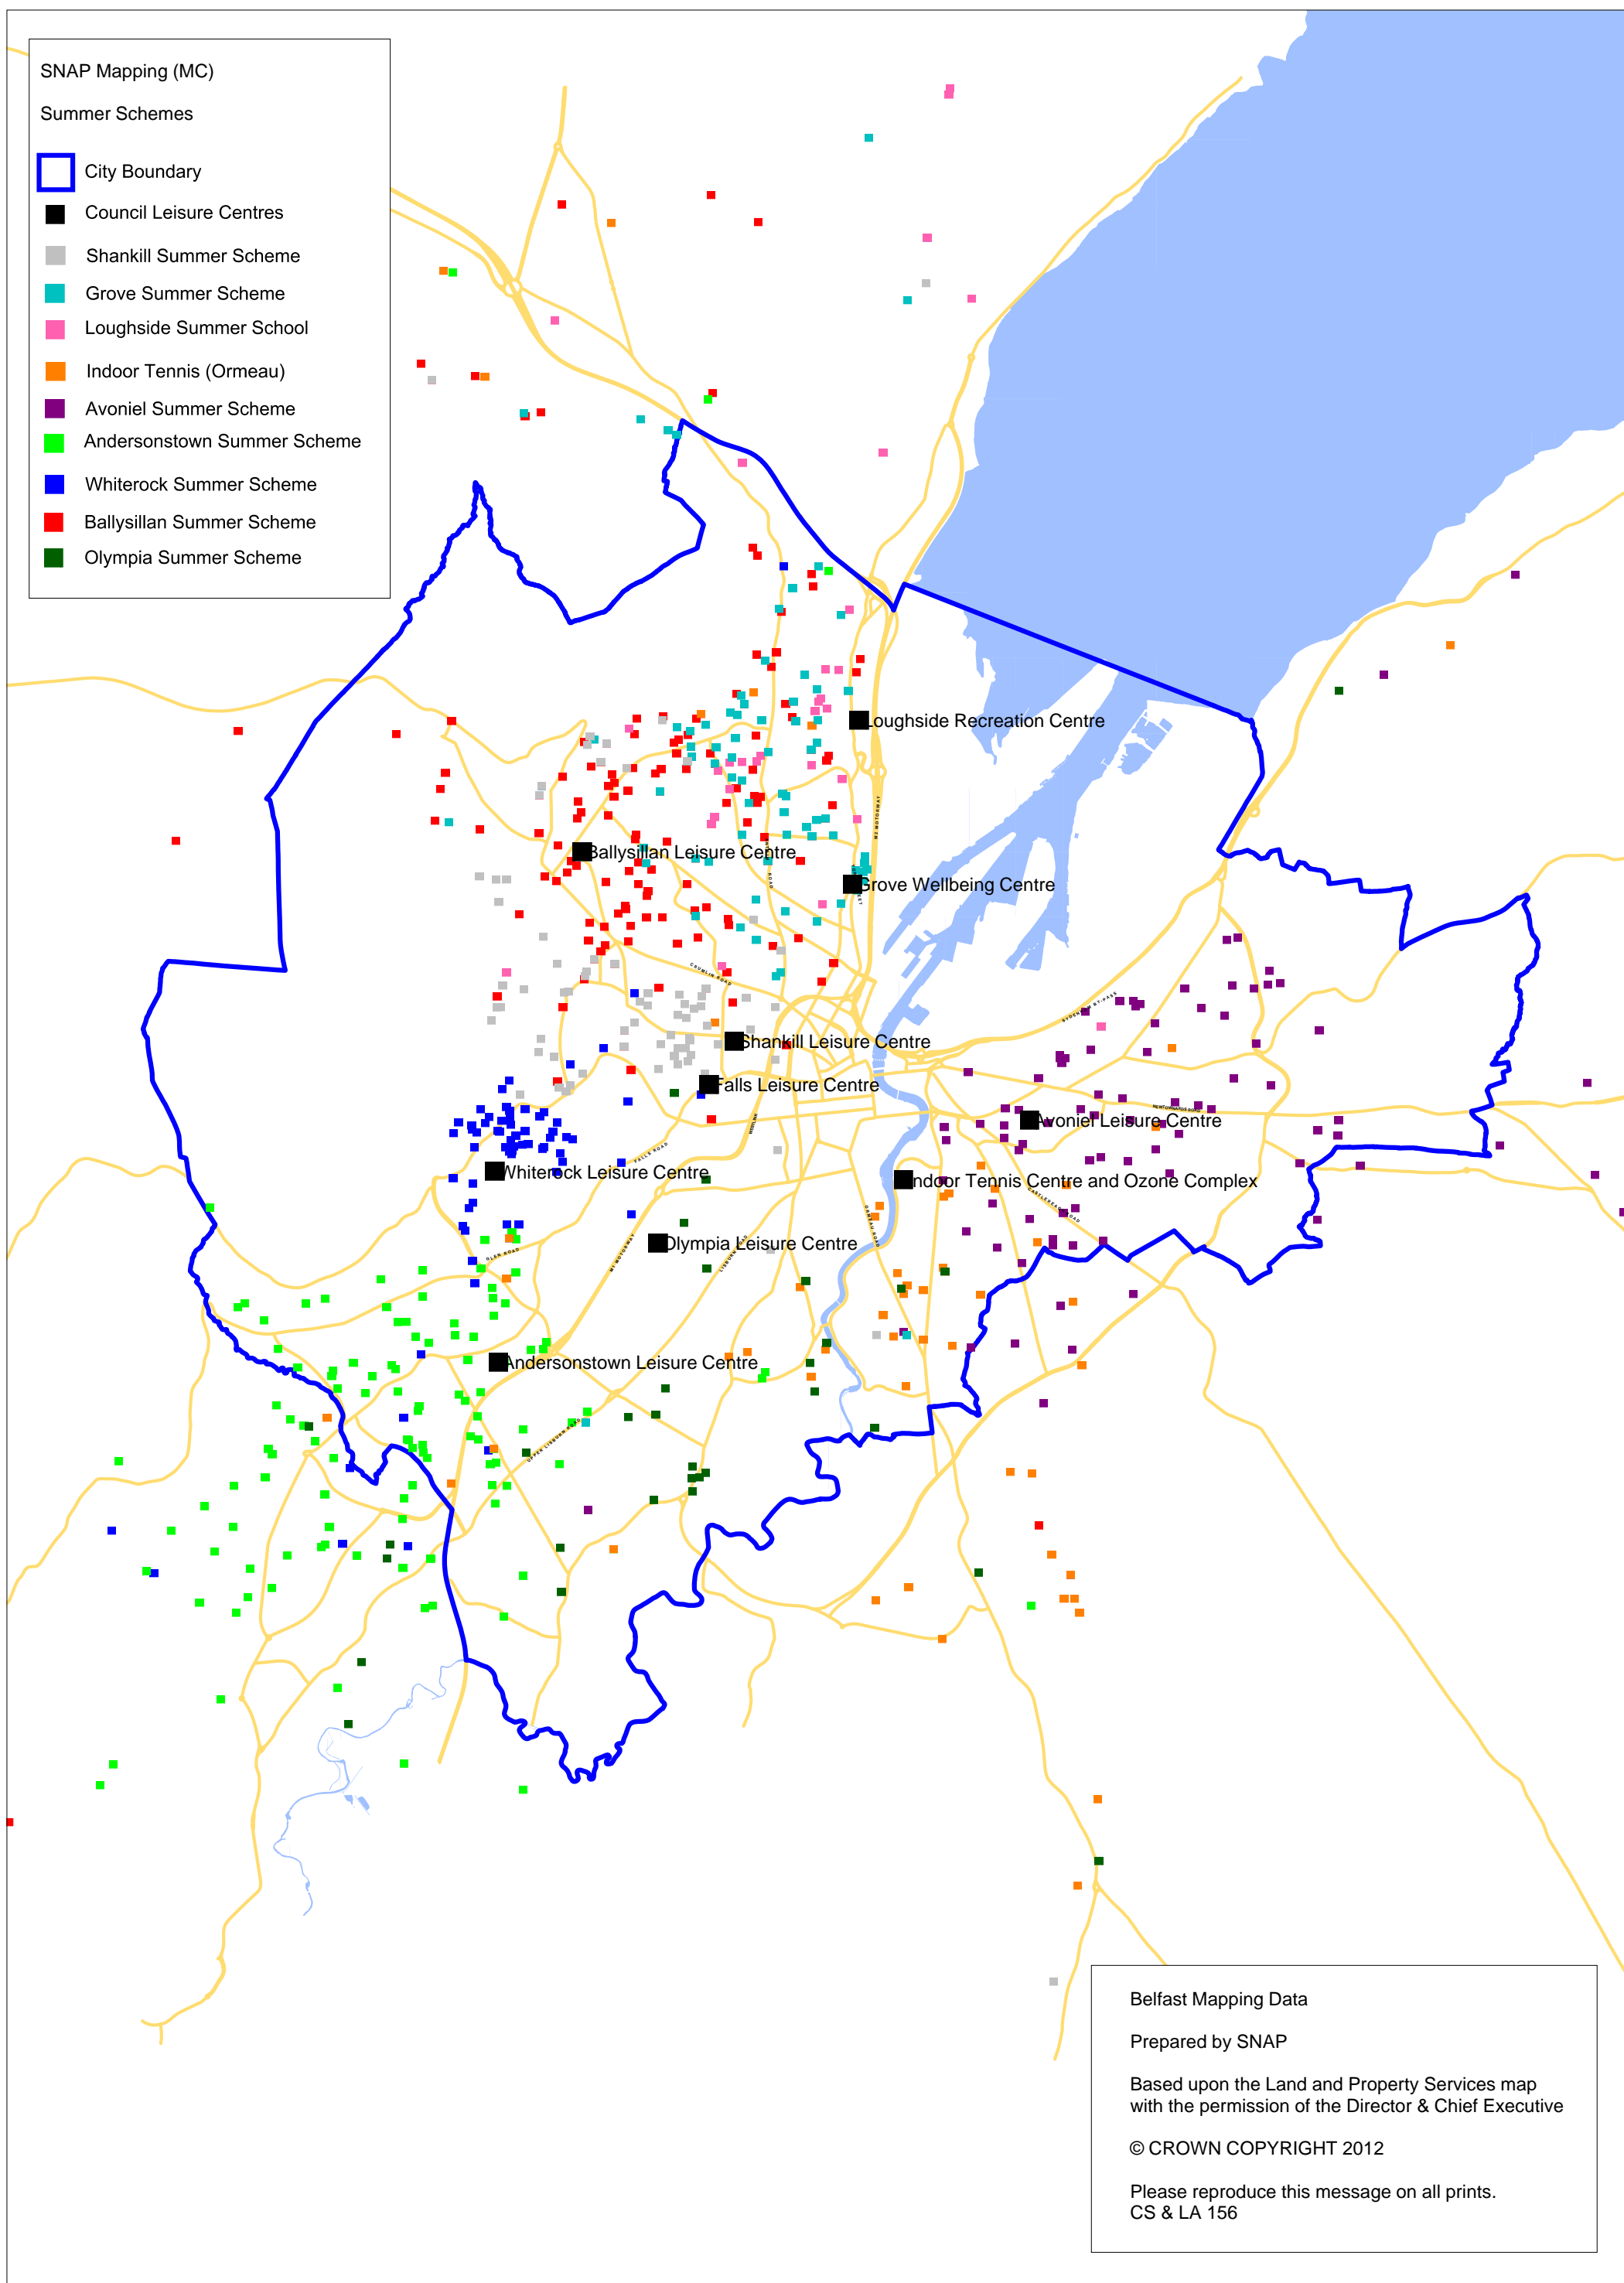

SNAP Mapping (MC)

Summer Schemes

-  City Boundary
-  Council Leisure Centres
-  Shankill Summer Scheme
-  Grove Summer Scheme
-  Loughside Summer School
-  Indoor Tennis (Ormeau)
-  Avoniel Summer Scheme
-  Andersonstown Summer Scheme
-  Whiterock Summer Scheme
-  Ballysillan Summer Scheme
-  Olympia Summer Scheme

Belfast Mapping Data

Prepared by SNAP

Based upon the Land and Property Services map with the permission of the Director & Chief Executive

© CROWN COPYRIGHT 2012

Please reproduce this message on all prints.  
CS & LA 156